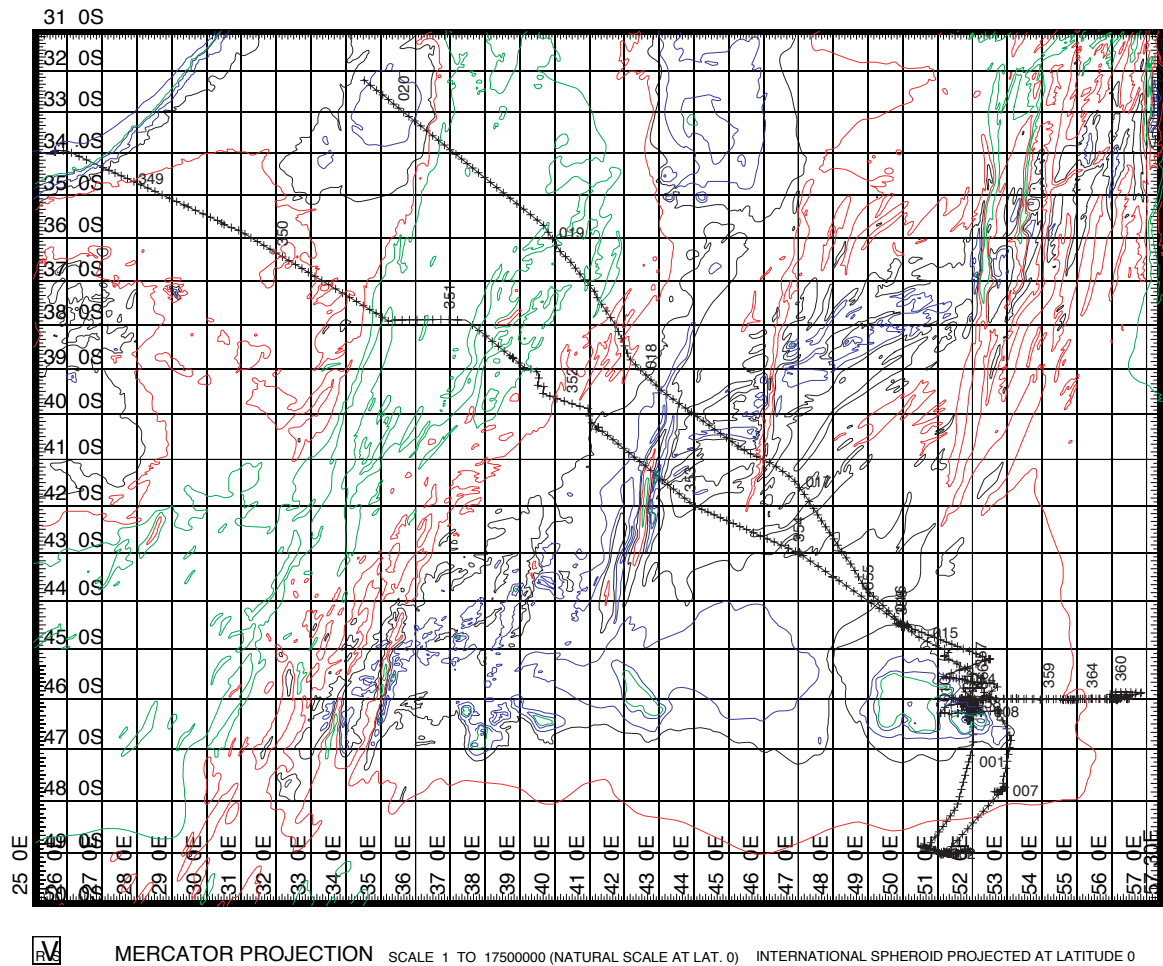

Fig. 1.1a Track plot for Discovery Cruise 285 - Crozet

— Track plotted from bestnav

Fig. 1.1b Track plot for Discovery Cruise 286 - Crozet

— Track plotted from bestnav